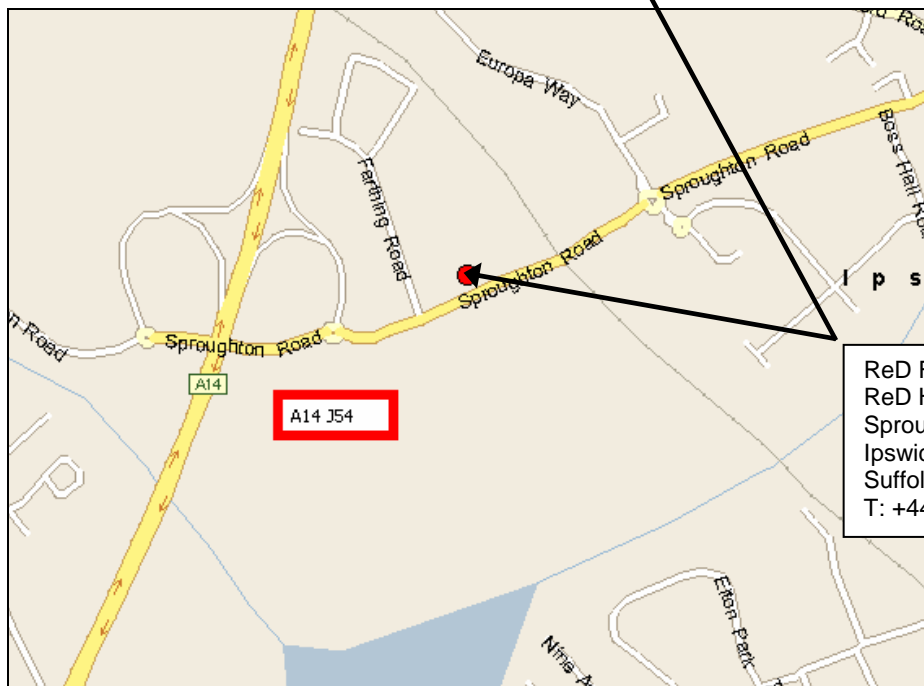

Directions to Red Fuel Cards (Europe) Ltd

ReD House, Sproughton Road, Ipswich, Suffolk IP1 5AN

We are situated close to the A14 just off junction 54 Sproughton exit. When leaving the A14, follow the slip road down to the roundabout, and follow the signs for the Industrial Estate. ReD House is situated 400 yards on your left hand side on Sproughton Road next to the VW car dealership.

ReD Fuel Cards (Europe) Ltd
ReD House
Sproughton Road
Ipswich
Suffolk IP1 5AN
T: +44 (0) 1473 466666

Approaching from the North (via A1)

Take the A14 exit from the A1 and follow signs to Ipswich (Felixstowe). On approach to Ipswich take the Sroughton Industrial Estate exit off the A14 J54.

When leaving the A14, follow the slip road down to the roundabout, and follow the signs for the Industrial Estate.

ReD House is situated 400 yards on your left hand side on Sroughton Road next to the VW car dealership.