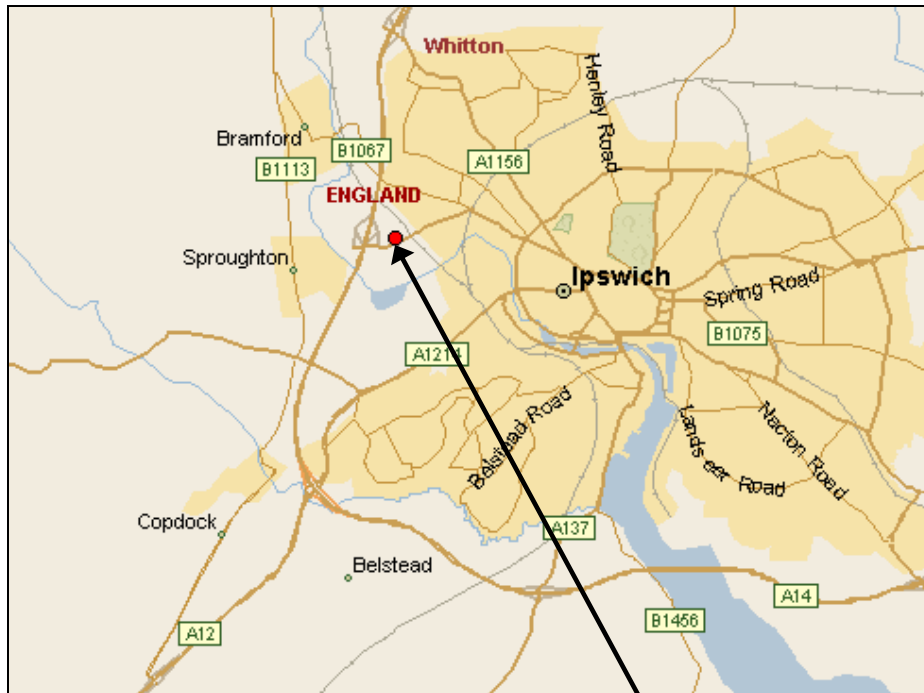

Directions to Red Fuel Cards (Europe) Ltd

ReD House, Sproughton Road, Ipswich, Suffolk IP1 5AN

We are situated close to the A14 just off junction 54 Sproughton exit. When leaving the A14, follow the slip road down to the roundabout, and follow the signs for the Industrial Estate. ReD House is situated 400 yards on your left hand side on Sproughton Road next to the VW car dealership.

ReD Fuel Cards (Europe) Ltd
ReD House
Sproughton Road
Ipswich
Suffolk IP1 5AN
T: +44 (0) 1473 466666

Approaching from the North (via A1)

Take the A14 exit from the A1 and follow signs to Ipswich (Felixstowe). On approach to Ipswich take the Sroughton Industrial Estate exit off the A14 J54.

When leaving the A14, follow the slip road down to the roundabout, and follow the signs for the Industrial Estate.

ReD House is situated 400 yards on your left hand side on Sroughton Road next to the VW car dealership.